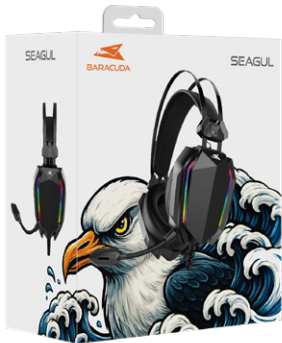

Elevate your gaming experience with the BARACUDA PEARL gaming headset. This stereo 2.0 headset delivers crystal-clear sound within a 20 - 20000 Hz frequency range. The comfortable design, featuring a mute button and volume control on the headphones, ensures hours of gaming without fatigue. Its black ABS plastic build and LED rainbow illumination combine durability with style.

The BARACUDA CONCH Headset features powerful 50 mm drivers that deliver immersive, high-fidelity audio for gaming and entertainment. Its sleek design is enhanced by dynamic LED lighting—blue on the white version and red on the black version—offering both performance and style.

The BARACUDA SEAGUL Headset combines powerful 50 mm drivers with a futuristic design to deliver immersive sound and bold visual appeal. Available in Black, Yellow, and Pink, it offers a standout style option for every kind of gamer.