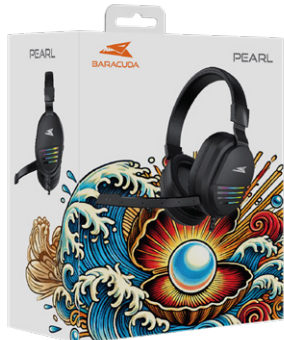

PEARL GAMING HEADSET

BGH-011

- Driver size: 40 mm
- Sensitivity: 98 dB +4dB
- Impedance: 32 Ω $\pm$ 15%
- Frequency response: 20 Hz ~ 20 kHz
- SNR: $\approx$ 58dB
- Mic. Sensitivity: -42 dB $\pm$ 3 dB
- Mic. Impedance: 2.2 k Ω
- Mic. Frequency: 100 Hz ~ 10 kHz
- Pickup pattern: Omnidirectional
- Interface: 2 x 3,5 mm + USB
- Cable: 2.2 m PVC
- Mute button: On the headset
- Volume control: On the headset
- Material: ABS plastic
- Color: Black
- Illumination: Rainbow LED
- Compatibility: PC

Elevate your gaming experience with the BARACUDA PEARL gaming headset. This stereo 2.0 headset delivers crystal-clear sound within a 20 - 20000 Hz frequency range. The comfortable design, featuring a mute button and volume control on the headphones, ensures hours of gaming without fatigue. Its black ABS plastic build and LED rainbow illumination combine durability with style.