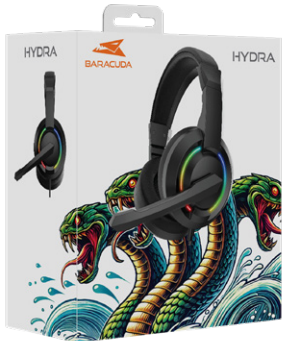

HYDRA

GAMING HEADSET

BGH-021

- Driver size: 40 mm
- Sensitivity: 98 ±4 dB
- Impedance: 32 Ω ±15%
- Frequency response: 20 Hz ~ 20 kHz
- SNR: ≥58 dB
- Mic. Sensitivity: -42 dB ±3 dB
- Mic. Impedance: 2.2 kΩ
- Mic. Frequency: 10 Hz ~ 10 kHz
- Pickup pattern: Omnidirectional
- Interface: 2 x 3,5 mm + USB
- Cable: 2 m PVC
- Material: ABS plastic
- Color: Black or White
- Illumination: Rainbow LED
- Compatibility: PC

Immerse yourself in gaming with the BARACUDA HYDRA gaming headset. With stereo 2.0 sound, precise audio ensures every detail is heard. The sleek black design, lightweight build, and LED rainbow effect add flair to your gaming setup. Convenient volume control on the cable enhances your gaming experience.