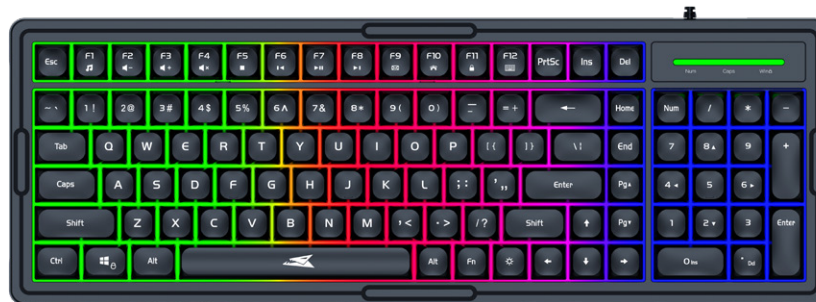

Small in size, big on performance – the DOLPHIN compact mechanical keyboard features your choice of red or blue switches, with eye-catching color options in white or black/orange. Built for fast-paced gaming with a bold look to match.

ORCA GAMING COMBO

BGC-011 / BGC-012

USB KEYBOARD SPECIFICATIONS:

- * Keyboard layout: US
- * Buttons: 101 keys (Membrane sw.)
- * Illumination: Rainbow effect
- * Cable length: 1.5 m (PVC)
- * Dimensions: 410 x 146 x 38 mm
- * Color: Black or White
- * Material: Plastic
- * Weight: 560 g
- * Compatibility: Windows 7 / 8 / 10 / 11, Mac OS

USB MOUSE SPECIFICATIONS:

- * Mouse type: 6D - 6 buttons
- * Chipset: INSTANT 704F
- * Resolution: 1200/2400/4800/7200 DPI
- * Polling rate: 125 Hz
- * Track speed: 60 IPS
- * Acceleration: 20 G
- * Keys Lifetime: Over 3 mil. times
- * Illumination: 4 color LED
- * Cable length: 1.5 m (PVC)
- * Dimensions: 122 mm x 64 mm x 38 mm
- * Weight (g): 58 g (without cable)
- * Compatibility: Win 7 / 8 / 10 / 11 and Mac OS
- * Color: Black or White
- * Material: Plastic