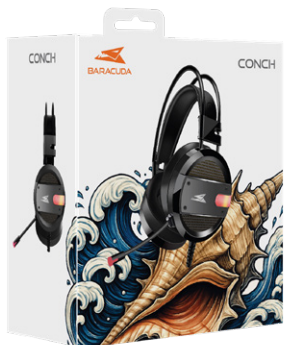

CONCH GAMING HEADSET

BGH-031

- Driver size: 50 mm
- Sensitivity: 118 dB ±3dB
- Impedance: 32 Ω ±15%
- Frequency response: 20 Hz ~ 20 kHz
- Mic. Sensitivity: -42 dB ±3 dB
- Mic. Impedance: 2.2 kΩ
- Pickup pattern: Omnidirectional
- Interface: 2 x 3,5 mm (3-pin) + USB
- Cable: 2.15 m PVC
- Volume control: On the headset
- Material: ABS plastic
- Color: Black or White
- Illumination: Blue or Red LED
  (depends on headset color)
- Compatibility: PC
- Weight: approx. 307 g

The BARACUDA CONCH Headset features powerful 50 mm drivers that deliver immersive, high-fidelity audio for gaming and entertainment. Its sleek design is enhanced by dynamic LED lighting—blue on the white version and red on the black version—offering both performance and style.